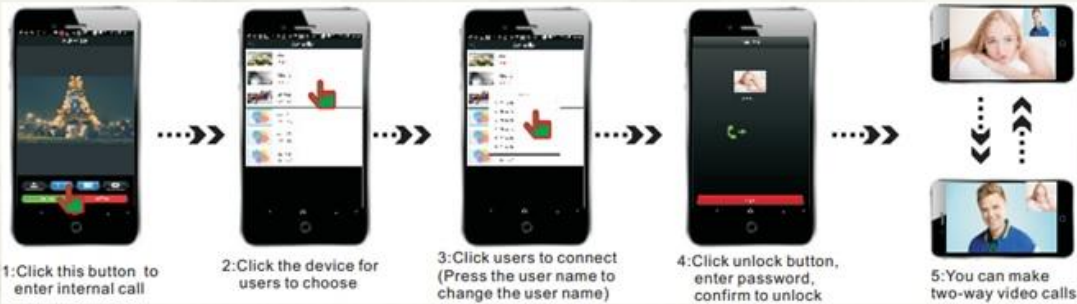

Product Show

Connection

- 1.Connect with wireless door chime and two electronic locks

2. WIFI or RJ 45 optional

3.Features

- *10 mobiles
- * Unlimited IP cameras
- *PC for monitoring
- *NVR for recording
- *POE for easy installation

Full duplex hands-free

The visitor and master can talk at same time just like Skype video chatting

Transfer calling

*Transfer the visitor's calling to your family member

Internal call

*Call your family member just like making a phone call

Motion detection

*Alarm when someone moves outside the door

Installation