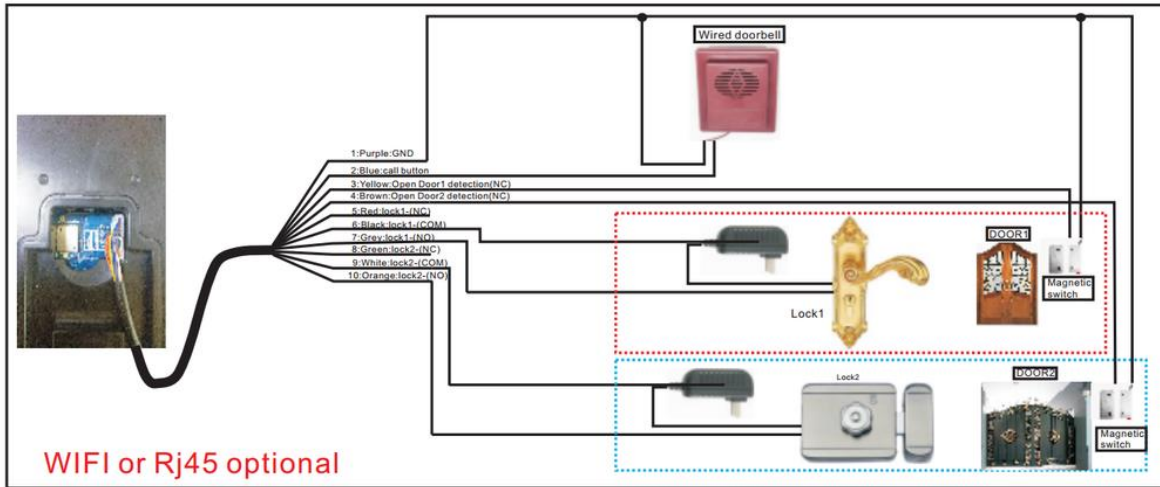

Specification

	Main Processor	Embedded microcontroller Hi3518E
System	Operation System	Embedded LINUX operation system
	Image Sensor	CMOS 1.0 Megapixel
Video	Compression	H.264
	Video Standard	PAL
	Picture Resolution	1280*720, 640*480, 320*240
	Video Quality	VGA@25FPS
	Motion Dection	Yes
	Low Illumination	0.1LUX/F1.2
	Snap picture	Yes
Audio	Code Standards	G.711A
	Audio Input	Built-in 38dB Microphone
	Audio Output	Built-in 80Ω, 1Watt loudspeaker
Recording	Recording Mode	Manual, Calling, Alarm
	Recording Storage	Save in machine TF card or cell phone TF Card
Alarm	Alarm Input	Tamper alarm, wrong passward 5 times alarm triggle, Card error 5 times alarm triggle, Magnetic Lock alarm trigger
	Triggle Alarm	Alarm for record, snapshot pushed to the phone or tablet
Unlock	Unlock Methods	APP password verify unlock
	Device unlock	2 (dry contact)
	Safety Insulation Unlock	Wireless verify unlock, Communication verify unlock(optional)
Indoor Device	Indoor Monitor	Support connecting wireless door chime and limitless IP cameras
Others	Network	RJ45 interface, 10/100 auto-adaptation
	TF	1 TF card interface
	Wifi	Support 802.11. b/g/n

Product Show

Connection

- 1.Connect with wireless door chime and two electronic locks

2. WIFI or RJ 45 optional

3.Features

- *10 mobiles
- * Unlimited IP cameras
- *PC for monitoring
- *NVR for recording
- *POE for easy installation

Full duplex hands-free

The visitor and master can talk at same time just like Skype video chatting

Transfer calling

*Transfer the visitor's calling to your family member

Internal call

*Call your family member just like making a phone call