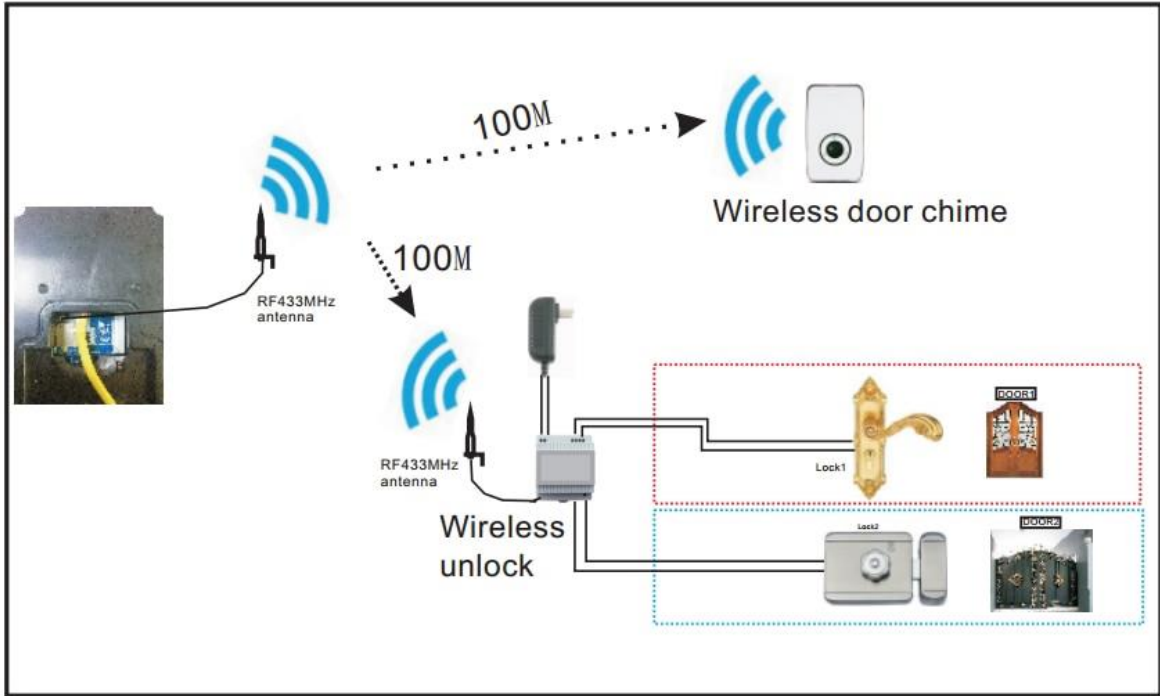

2. WIFI or RJ 45 optional

3.Features