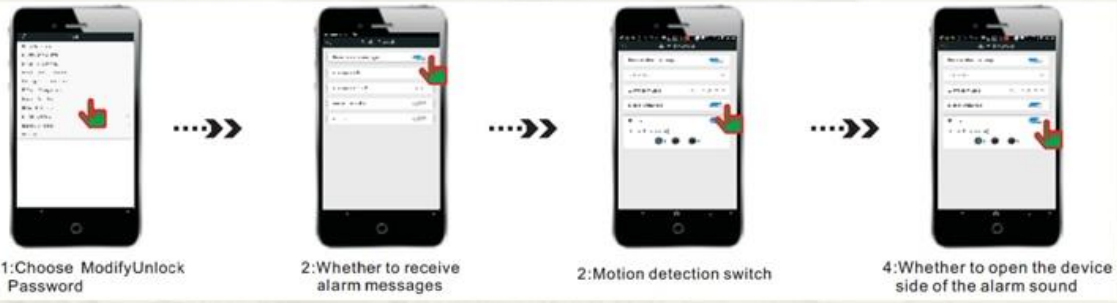

Product Show

Connection

- 1.Connect with wireless door chime and two electronic locks

2. WIFI or RJ 45 optional

3.Features

- *10 mobiles
- * Unlimited IP cameras
- *PC for monitoring
- *NVR for recording
- *POE for easy installation

Full duplex hands-free

The visitor and master can talk at same time just like Skype video chatting

Transfer calling

*Transfer the visitor's calling to your family member

Internal call

*Call your family member just like making a phone call

Motion detection

*Alarm when someone moves outside the door

Installation