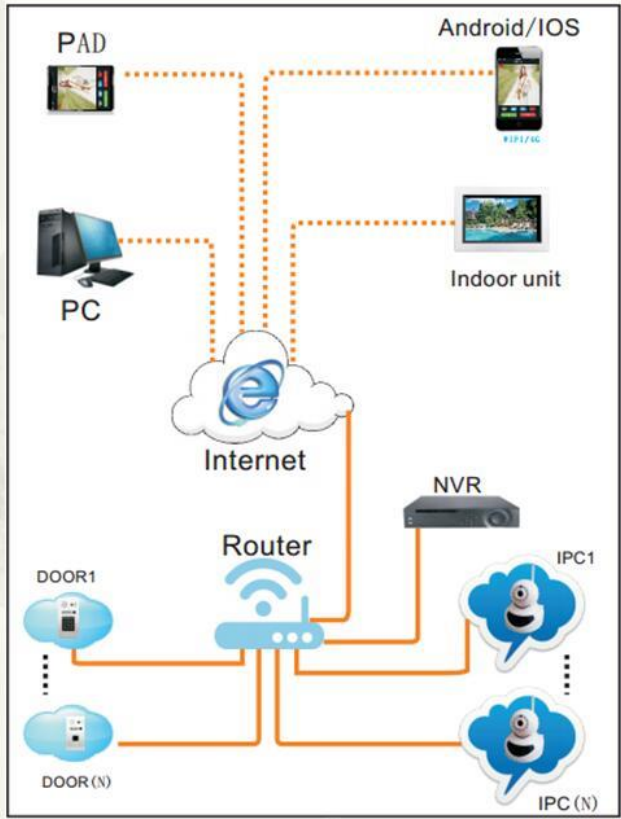

Specification

	Main Processor	Embedded microcontroller Hi3518E
System	Operation System	Embedded LINUX operation system
	Image Sensor	CMOS 1.0 Megapixel
Video	Compression	H.264
	Video Standard	PAL
	Picture Resolution	1280*720, 640*480, 320*240
	Video Quality	VGA@25FPS
	Motion Dection	Yes
	Low Illumination	0.1LUX/F1.2
	Snap picture	Yes
Audio	Code Standards	G.711A
	Audio Input	Built-in 38dB Microphone
	Audio Output	Built-in 80Ω, 1Watt loudspeaker
Recording	Recording Mode	Manual, Calling, Alarm
	Recording Storage	Save in machine TF card or cell phone TF Card
Alarm	Alarm Input	Tamper alarm, wrong passward 5 times alarm triggle, Card error 5 times alarm triggle, Magnetic Lock alarm trigger
	Triggle Alarm	Alarm for record, snapshot pushed to the phone or tablet
Unlock	Unlock Methods	APP password verify unlock
	Device unlock	2 (dry contact)
	Safety Insulation Unlock	Wireless verify unlock, Communication verify unlock(optional)
Indoor Device	Indoor Monitor	Support connecting wireless door chime and limitless IP cameras
Others	Network	RJ45 interface, 10/100 auto-adaptation
	TF	1 TF card interface
	Wifi	Support 802.11. b/g/n

Product Show

Connection

- 1.Connect with wireless door chime and two electronic locks

2. WIFI or RJ 45 optional

3.Features

- *10 mobiles
- * Unlimited IP cameras
- *PC for monitoring
- *NVR for recording
- *POE for easy installation

Full duplex hands-free

The visitor and master can talk at same time just like Skype video chatting

Transfer calling

*Transfer the visitor's calling to your family member

Internal call

*Call your family member just like making a phone call